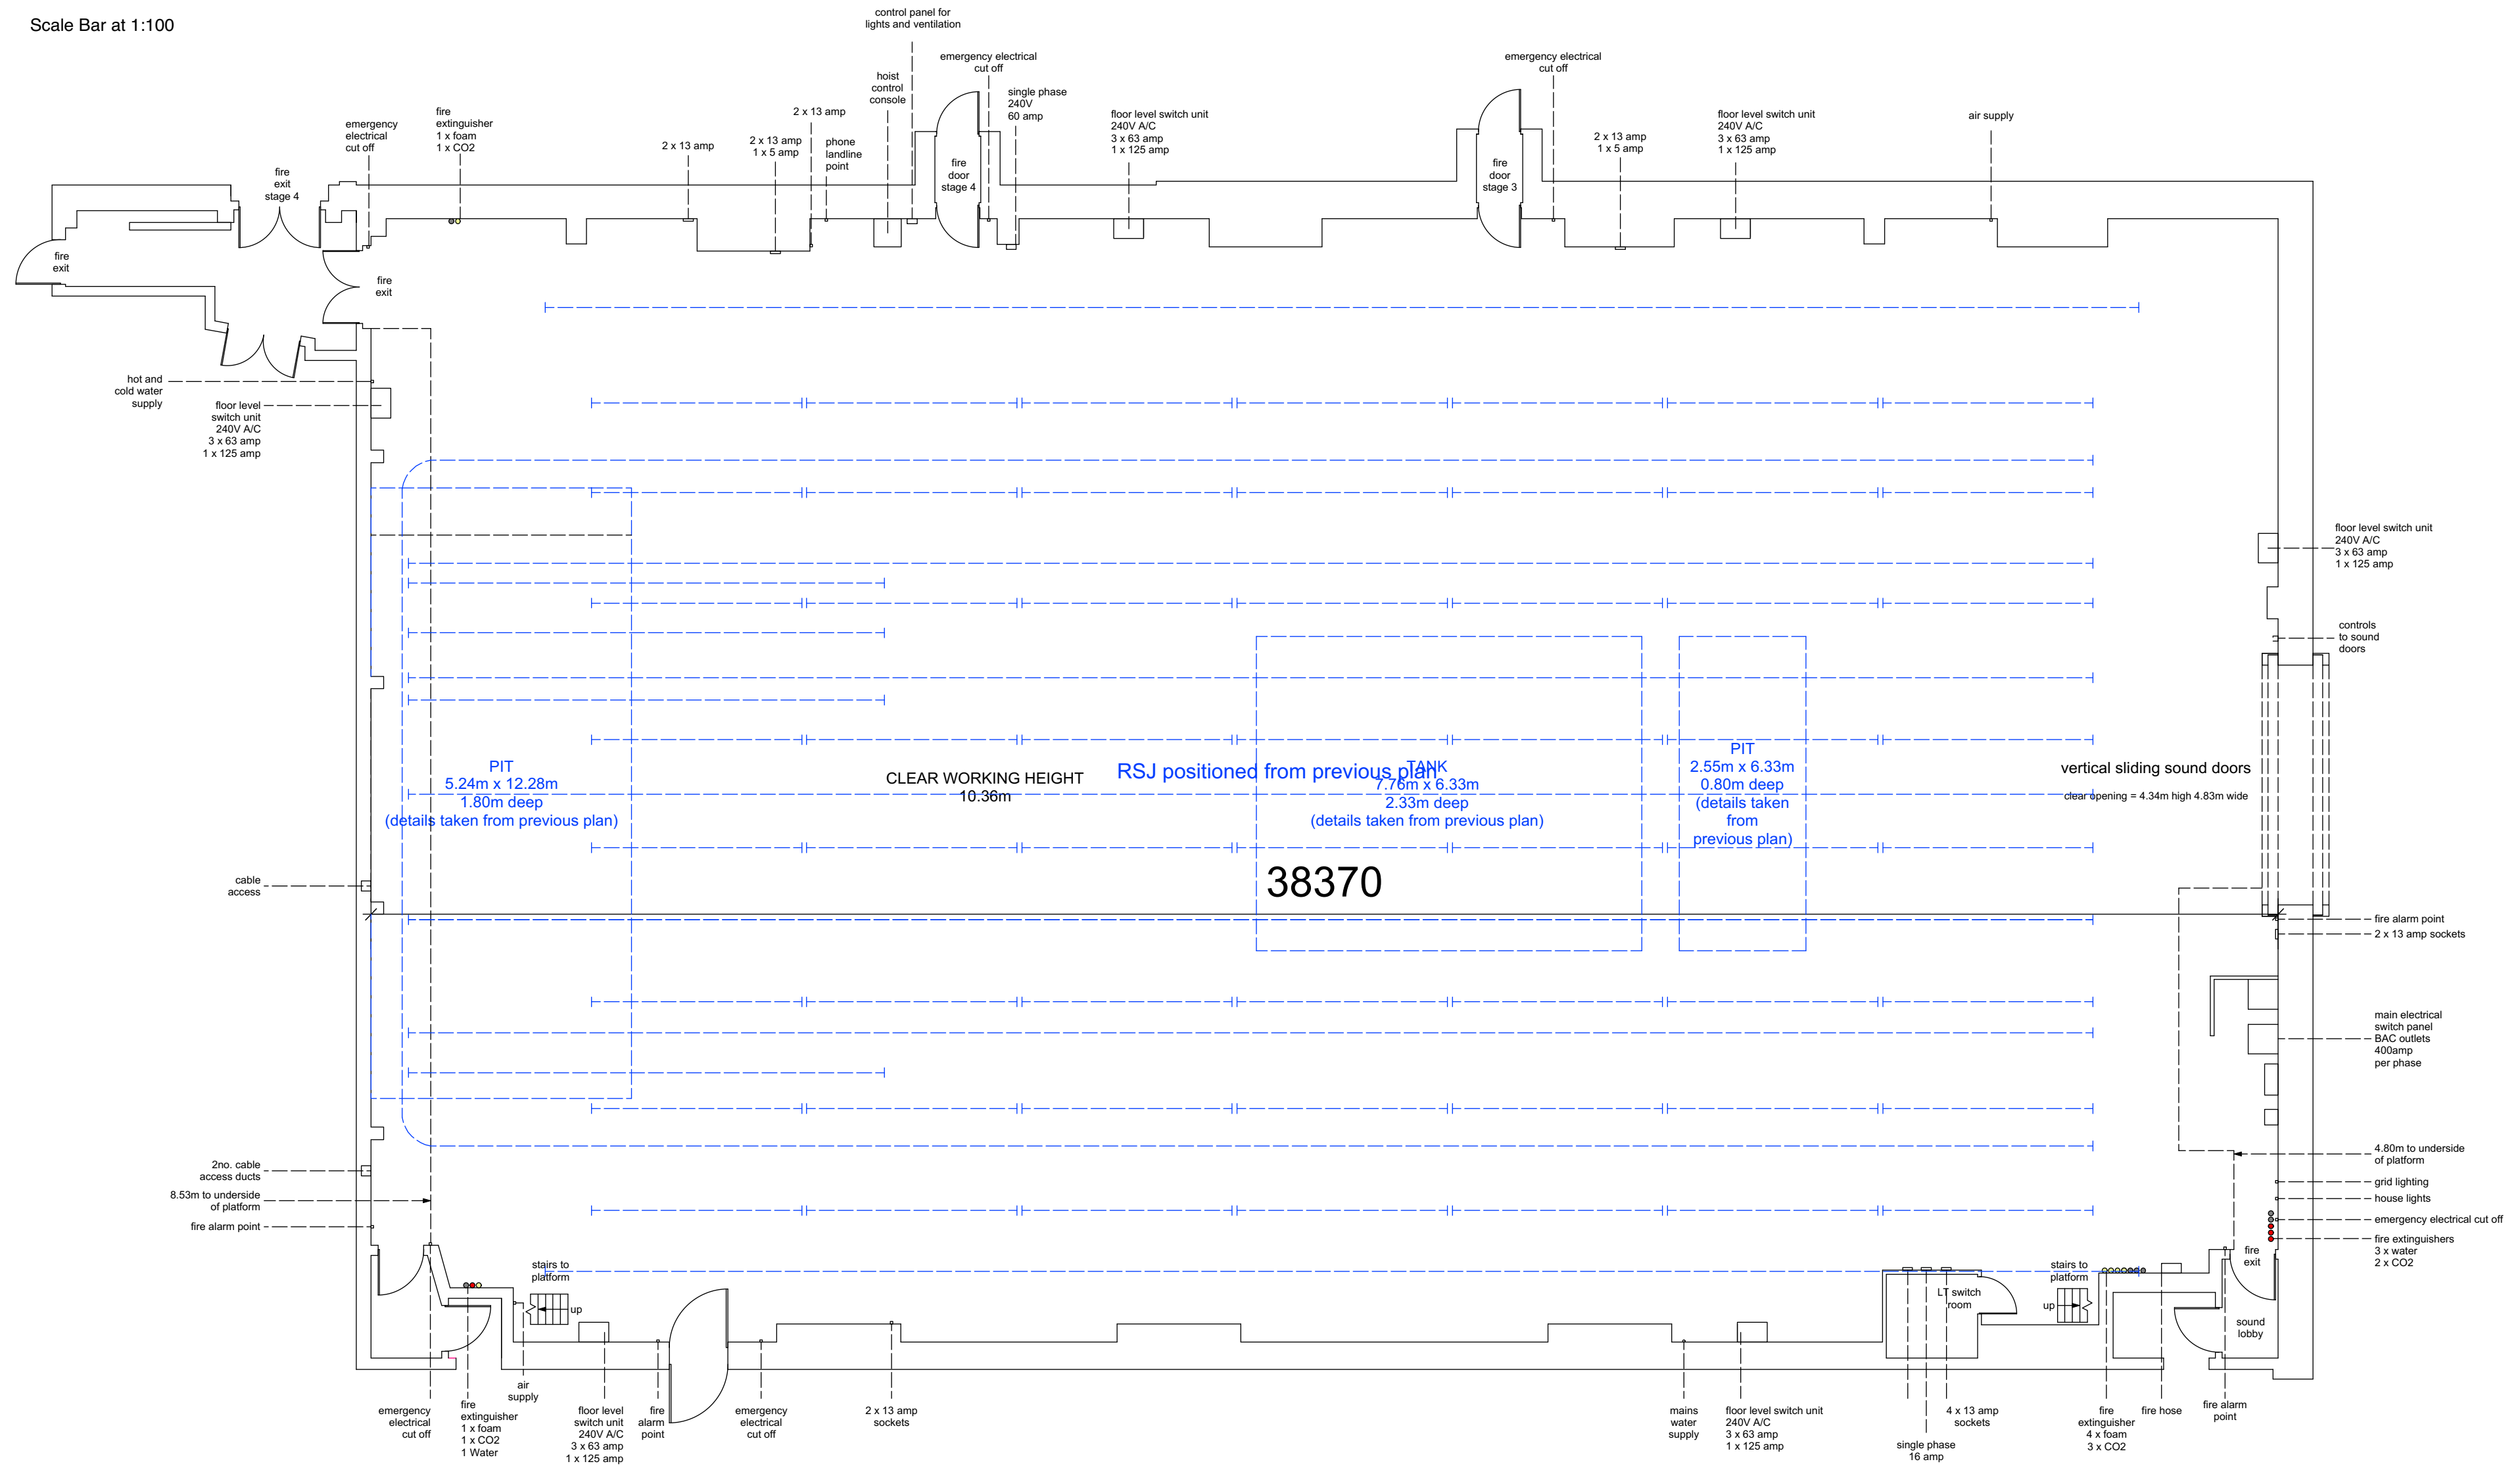

Scale Bar at 1:100

Stage 2

 <p>Magnolia Square We Know London. We Draw London. 020 7479 4855</p>	<p>Magnolia Square Limited 57 Rathbone Place London W1T 1JU</p>	<p>Client: Ealing Studios</p>	<p>Job Title: Stage 2</p>	<p>Notes: All works to be carried out in accordance with current building regulations. All dimensions / levels to be checked and verified on site before commencing any work and any discrepancies to be reported to the office immediately. This drawing to be read in conjunction with contract documents, project working drawings, specification, all consultants / specialists drawings, details and specification.</p>	<p>Scale: 1:100@A2</p>	<p>Drawn: RB</p>
	<p>Drawing Title: Floorplans as Existing</p>	<p>Site Address: Ealing Studios, Ealing Green London W5 5EP</p>	<p>Date: Mar 17</p>	<p>Job No: 12197</p>	<p>Date: Mar 17</p>	<p>Job No: 12197</p>
	<p>2020 7479 4855</p>	<p>Client: Ealing Studios</p>	<p>Job Title: Stage 2</p>	<p>Notes: All works to be carried out in accordance with current building regulations. All dimensions / levels to be checked and verified on site before commencing any work and any discrepancies to be reported to the office immediately. This drawing to be read in conjunction with contract documents, project working drawings, specification, all consultants / specialists drawings, details and specification.</p>	<p>Scale: 1:100@A2</p>	<p>Drawn: RB</p>