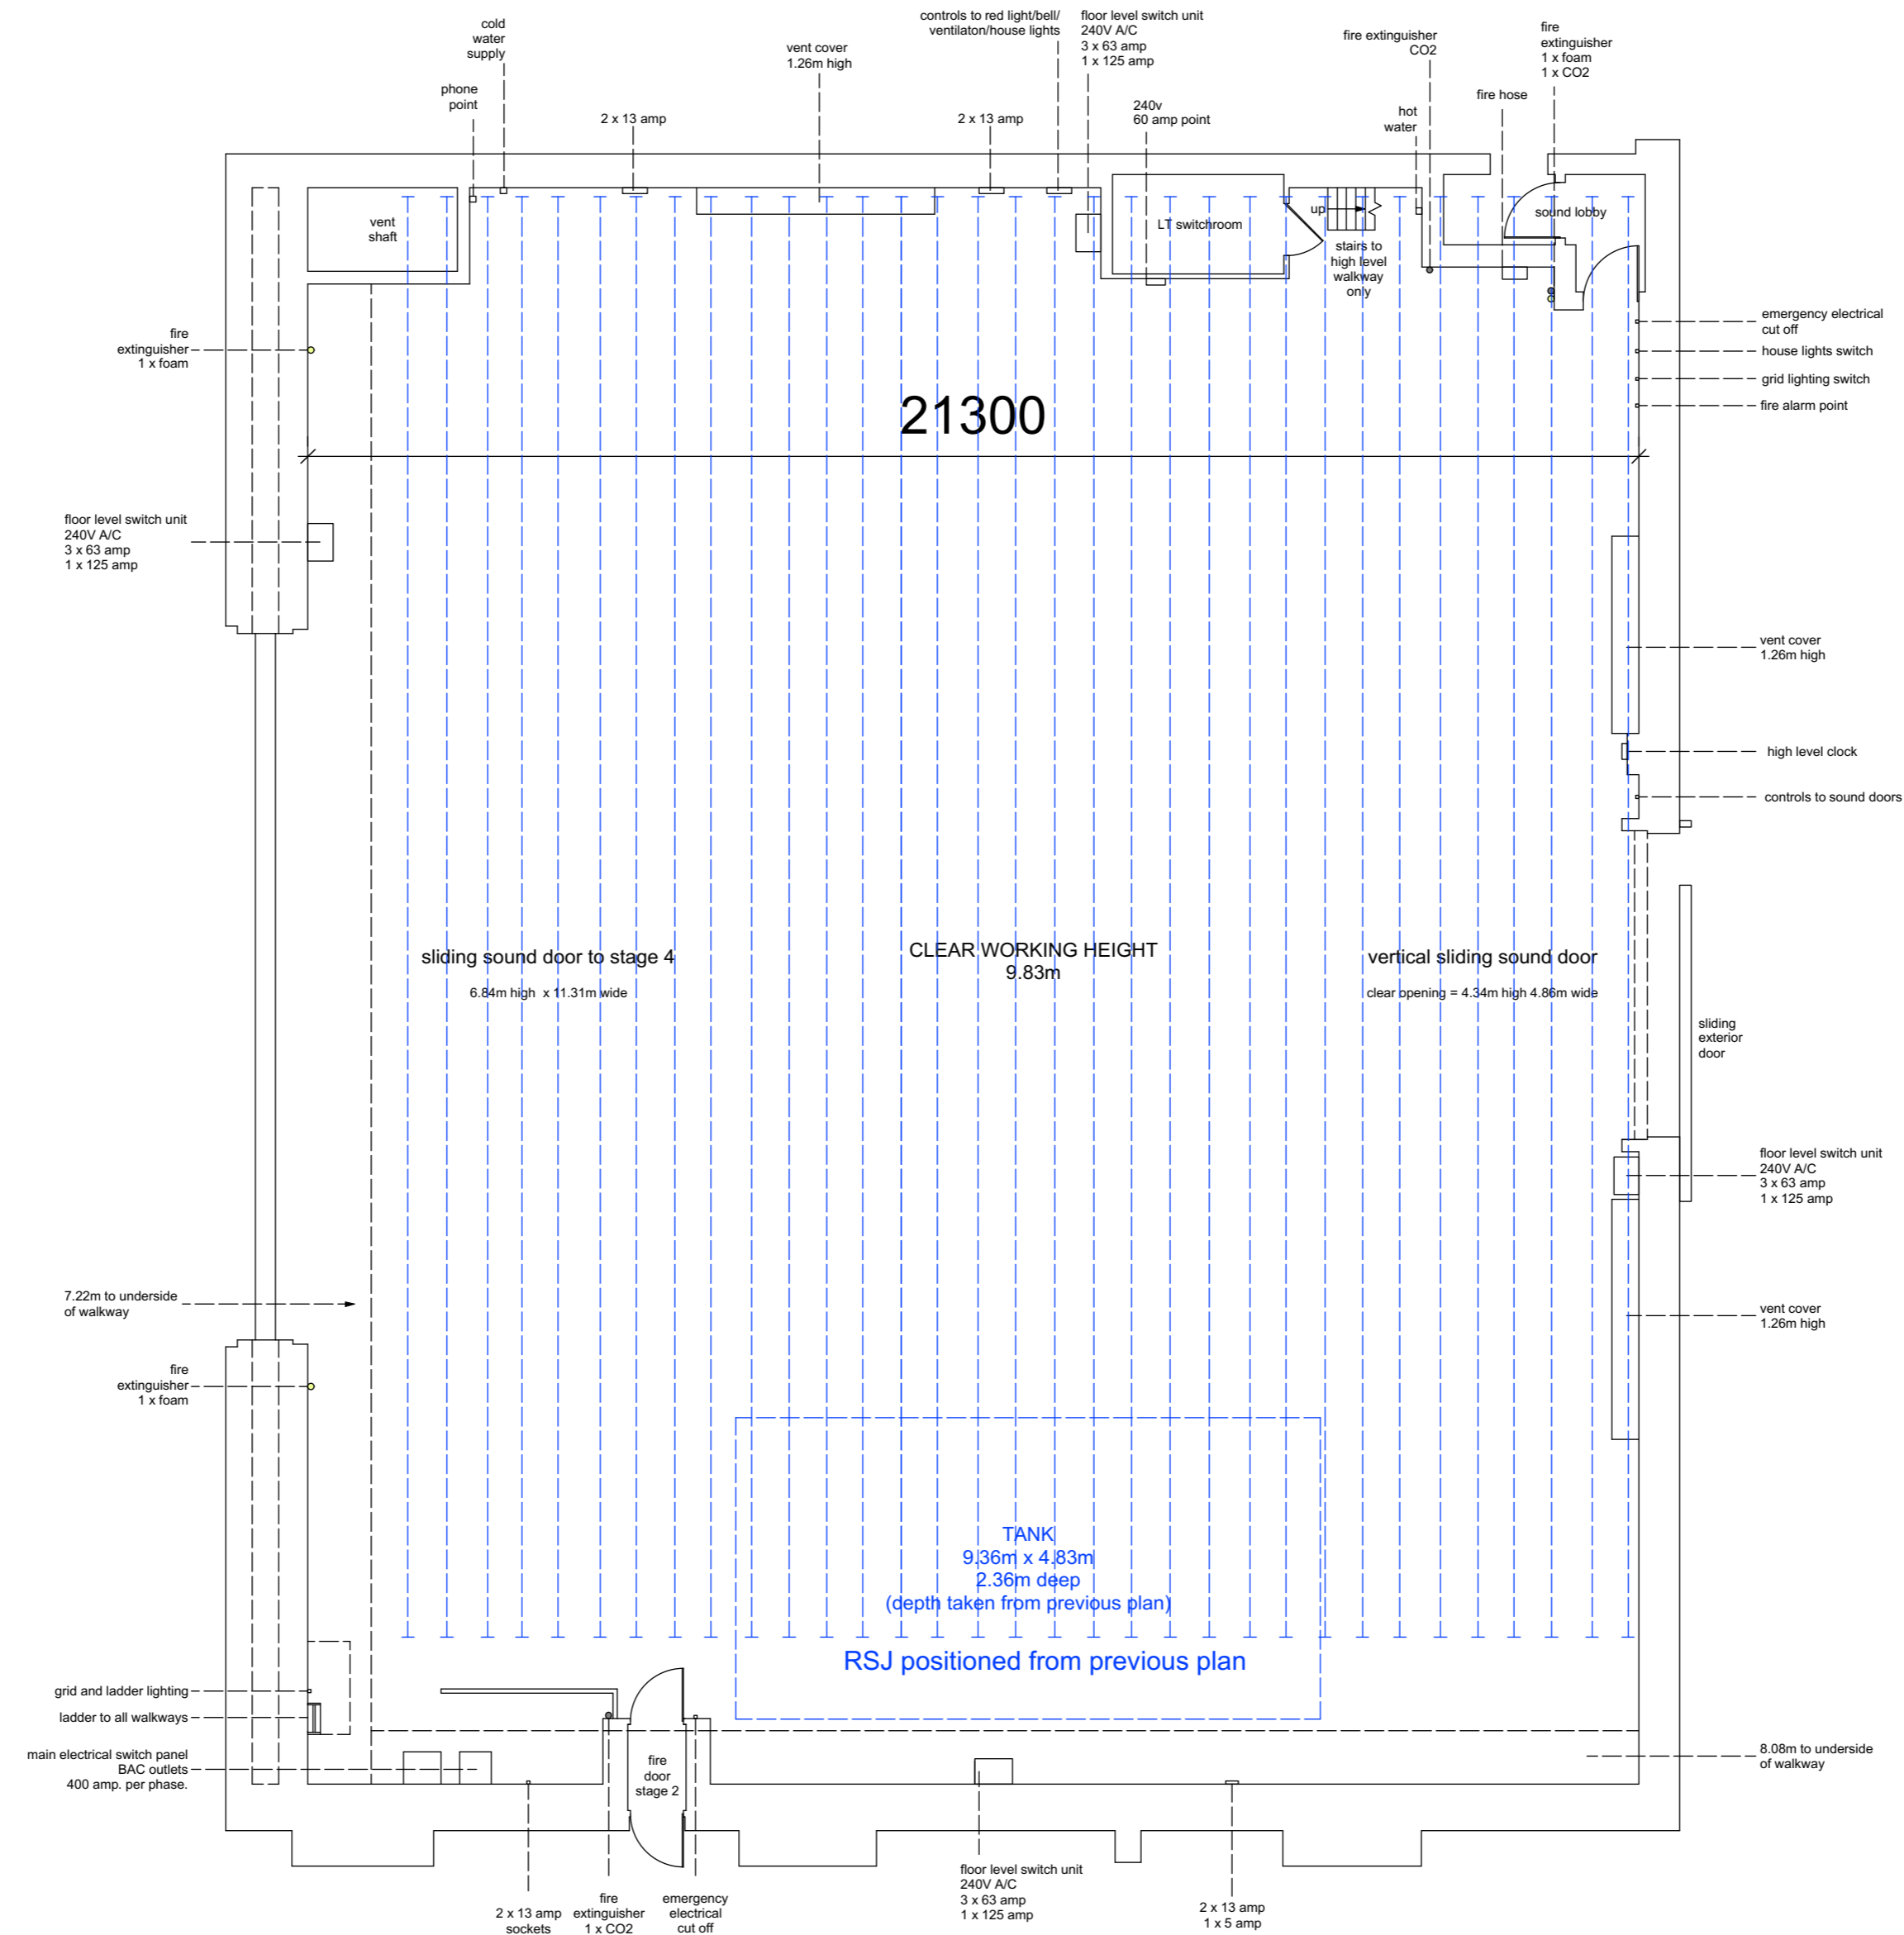

Scale Bar at 1:100

Stage 3

 <p>Magnolia Square Limited 57 Rathbone Place London W1T 1JU 020 7479 4855</p>	Client: Ealing Studios	Job Title: Stage 3	Notes: All works to be carried out in accordance with current building regulations. All dimensions / levels to be checked and verified on site before commencing any work and any discrepancies to be reported to the office immediately. This drawing to be read in conjunction with contract documents, project working drawings, specification, all consultants / specialists drawings, details and specification.	Scale: 1:100@A2	Drawn: RB
	Drawing Title: Floorplans as Existing	Site Address: Ealing Studios, Ealing Green London W5 5EP		Date: Mar 17	Job No: 12197
				Drawing No: 2	Rev: