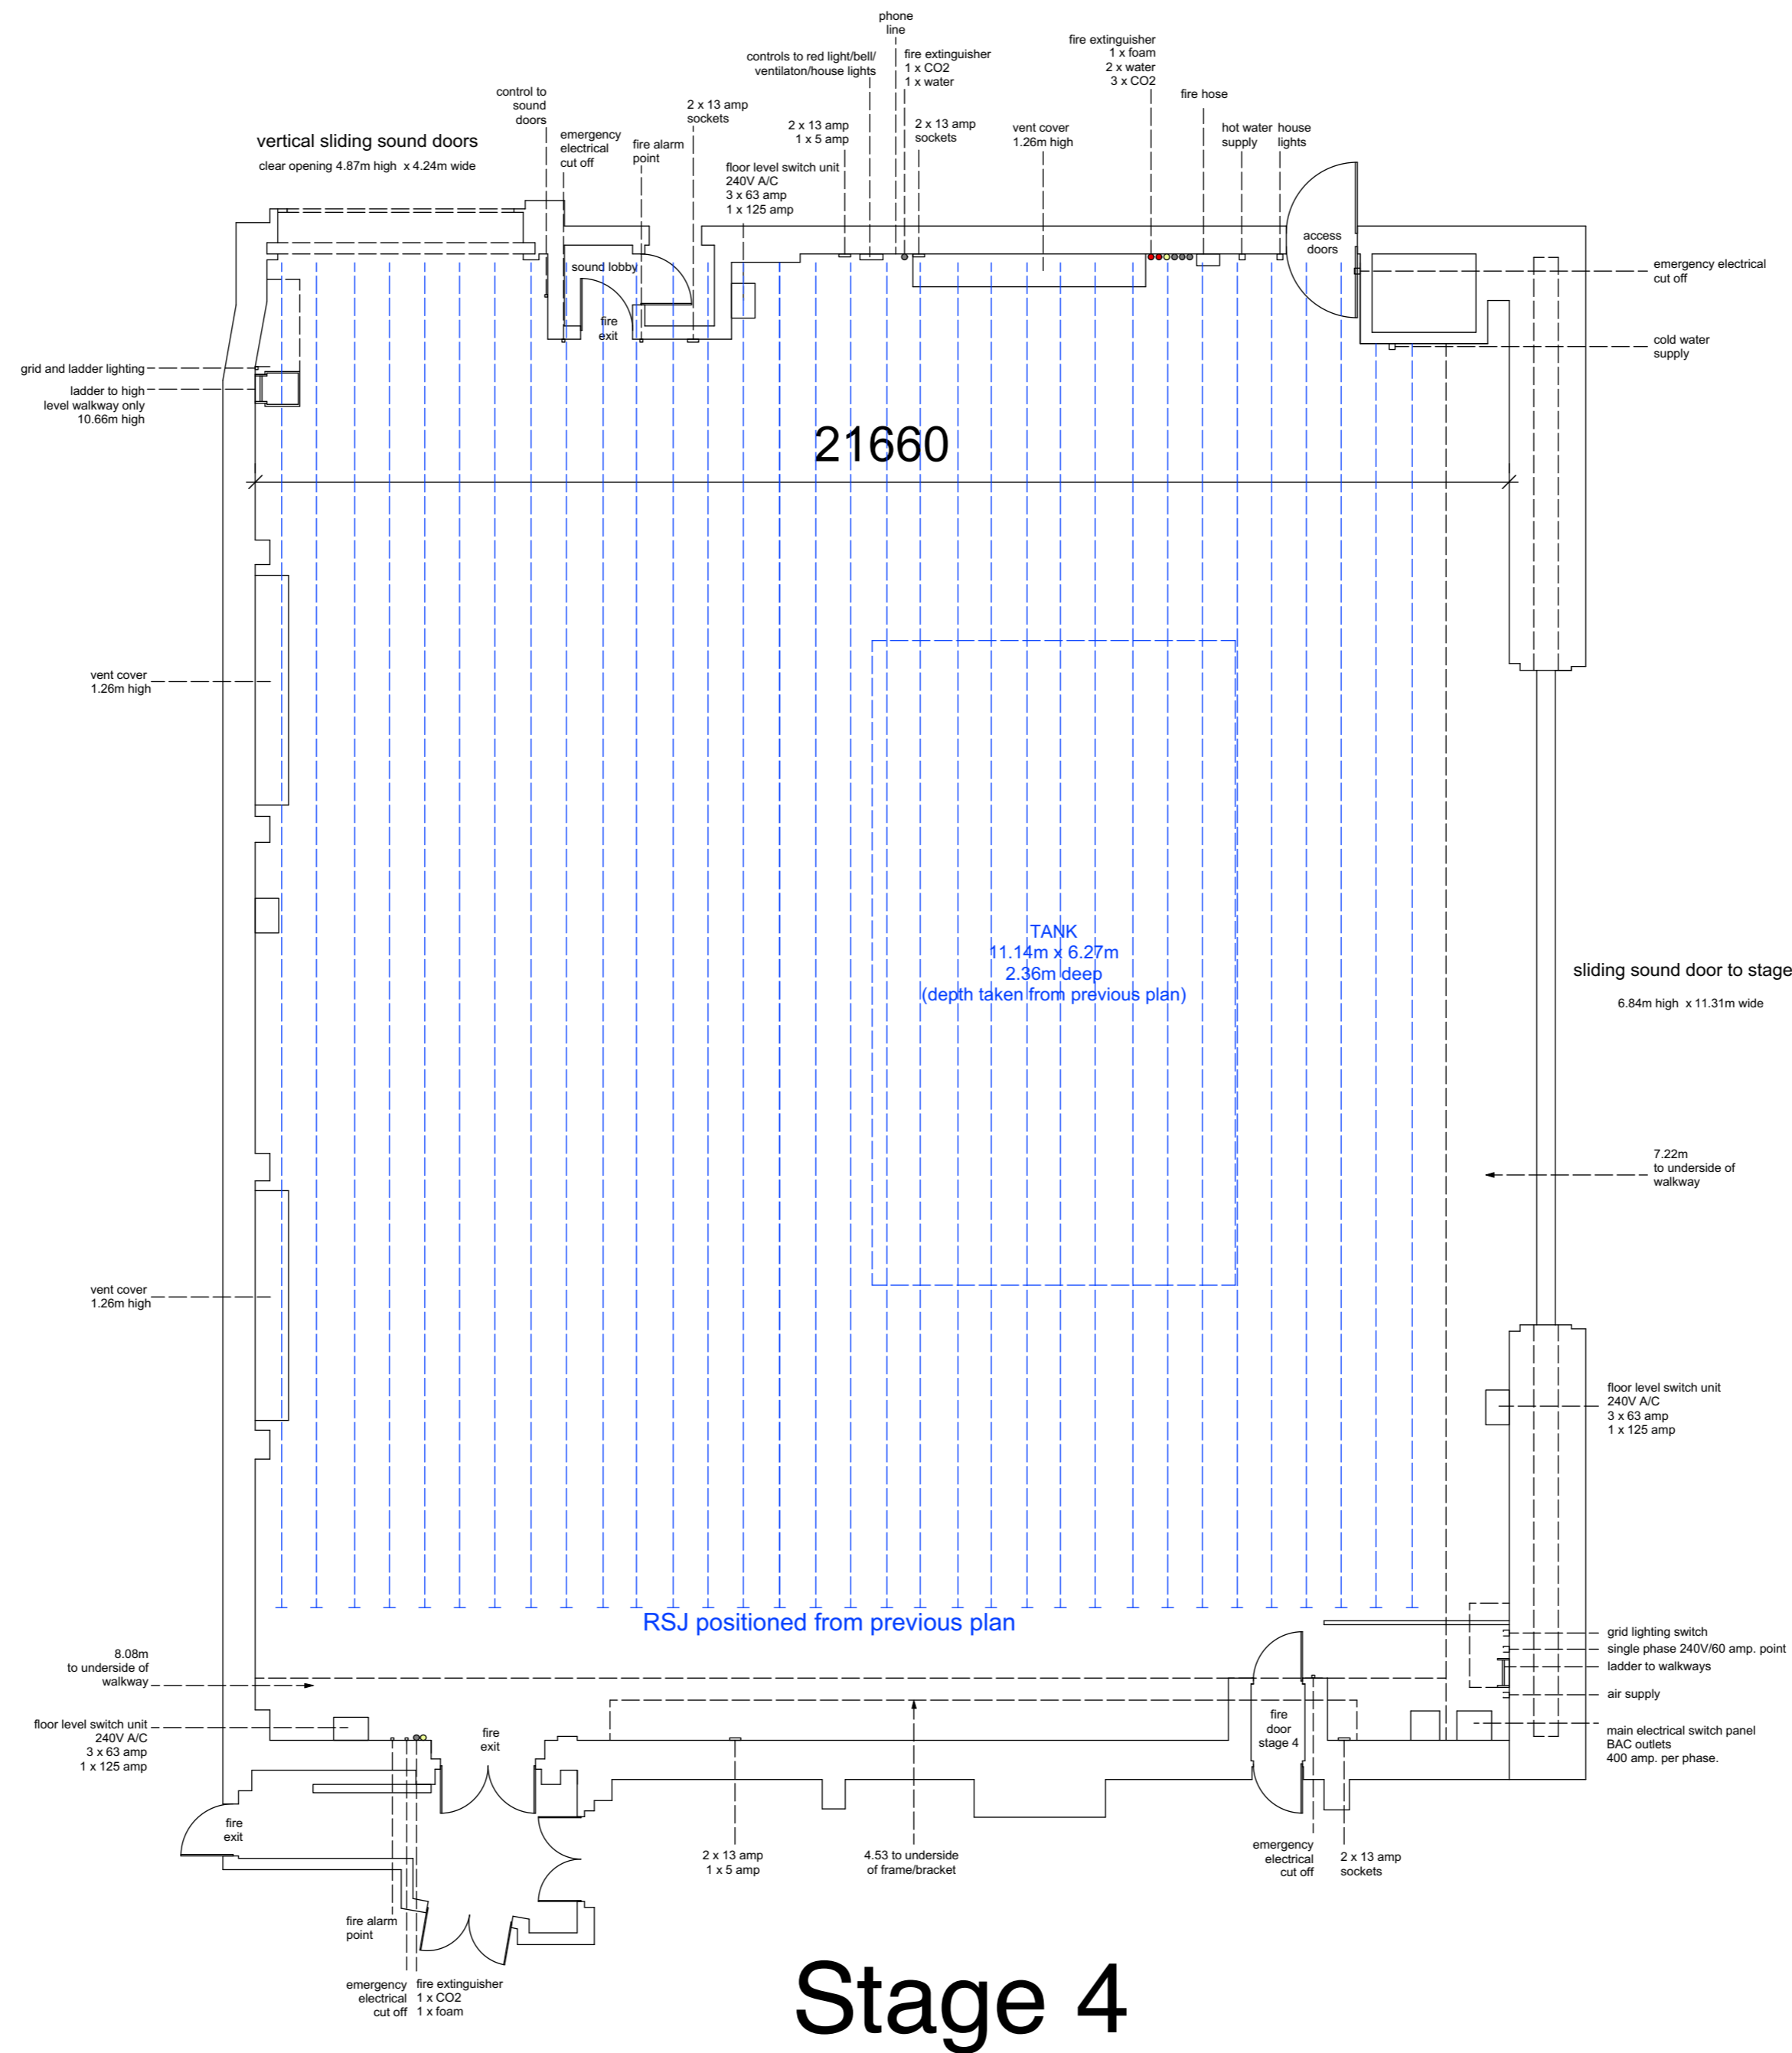

Scale Bar at 1:100

# Stage 4

 <p>Magnolia Square We Know London. We Draw London. 020 7479 4855</p>	<p>Magnolia Square Limited 57 Rathbone Place London W1T 1JU</p>	<p>Client: Ealing Studios</p>	<p>Job Title: Stage 4</p>	<p>Notes: All works to be carried out in accordance with current building regulations. All dimensions / levels to be checked and verified on site before commencing any work and any discrepancies to be reported to the office immediately. This drawing to be read in conjunction with contract documents, project working drawings, specification, all consultants / specialists drawings, details and specification.</p>	<p>Scale: 1:100@A2</p>	<p>Drawn: RB</p>
	<p>Drawing Title: Floorplans as Existing</p>	<p>Site Address: Ealing Studios, Ealing Green London W5 5EP</p>	<p>Date: Mar 17</p>	<p>Job No: 12197</p>	<p>Drawing No: 3</p>	<p>Rev:</p>